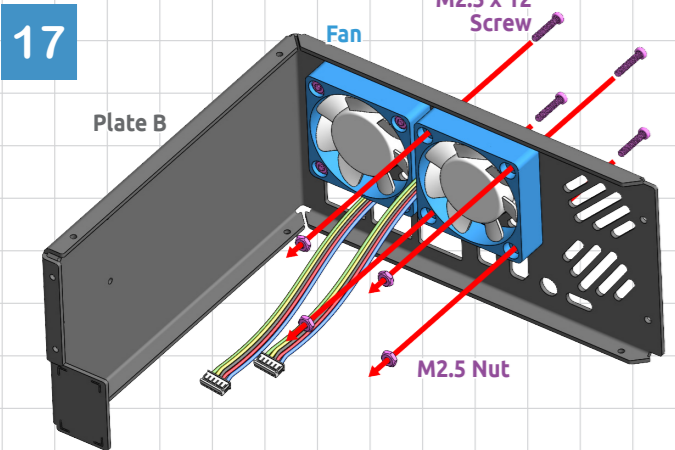

# SUNFOUNDER PIRONMAN 5 PRO MAX

Get tutorial at: <https://pironman5.rtfid.io>

Jumper	HDMI0	Headset	Speaker
ON	X	X	ON
AUTO	0	0	ON
AUTO	1	X	OFF
AUTO	X	1	OFF

Assembly complete. Visit <https://pironman5.rtfid.io> to configure the software before using your Pironman 5 Max.