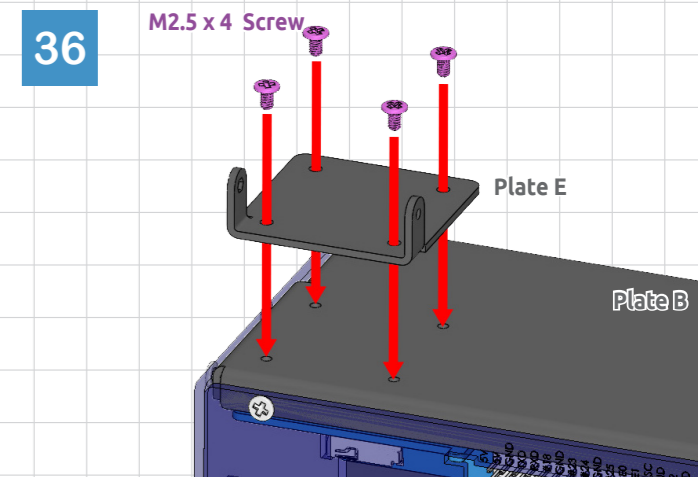

# SUNFOUNDER PIRONMAN 5 PRO MAX

Get tutorial at: <https://pironman5.rtfid.io>

Jumper	HDMI0	Headset	Speaker
ON	X	X	ON
AUTO	0	0	ON
AUTO	1	X	OFF
AUTO	X	1	OFF

Assembly complete. Visit <https://pironman5.rtfid.io> to configure the software before using your Pironman 5 Max.