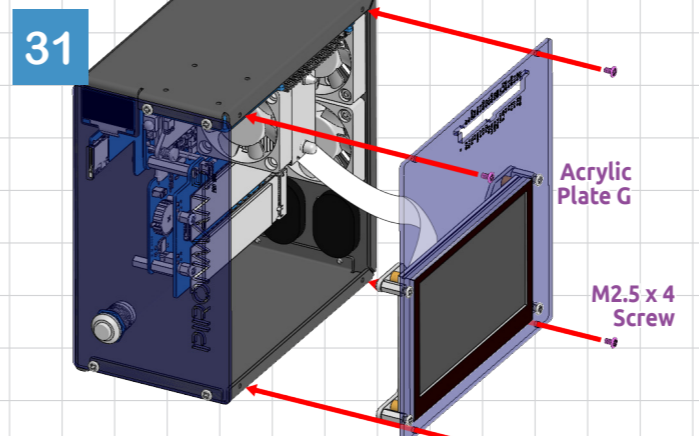

# SUNFOUNDER PIRONMAN 5 PRO MAX

Get tutorial at: <https://pironman5.rtfid.io>

Jumper	HDMI0	Headset	Speaker
ON	X	X	ON
AUTO	0	0	ON
AUTO	1	X	OFF
AUTO	X	1	OFF

Assembly complete. Visit <https://pironman5.rtfid.io> to configure the software before using your Pironman 5 Max.