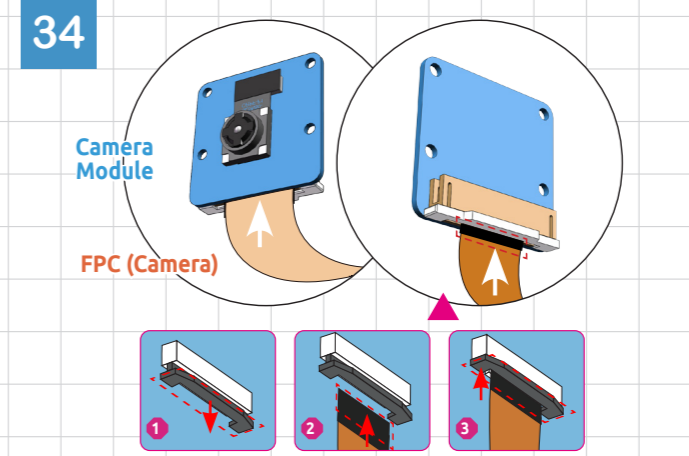

# SUNFOUNDER PIRONMAN 5 PRO MAX

Get tutorial at: <https://pironman5.rtfid.io>

Jumper	HDMI0	Headset	Speaker
ON	X	X	ON
AUTO	0	0	ON
AUTO	1	X	OFF
AUTO	X	1	OFF

Assembly complete. Visit <https://pironman5.rtfid.io> to configure the software before using your Pironman 5 Max.