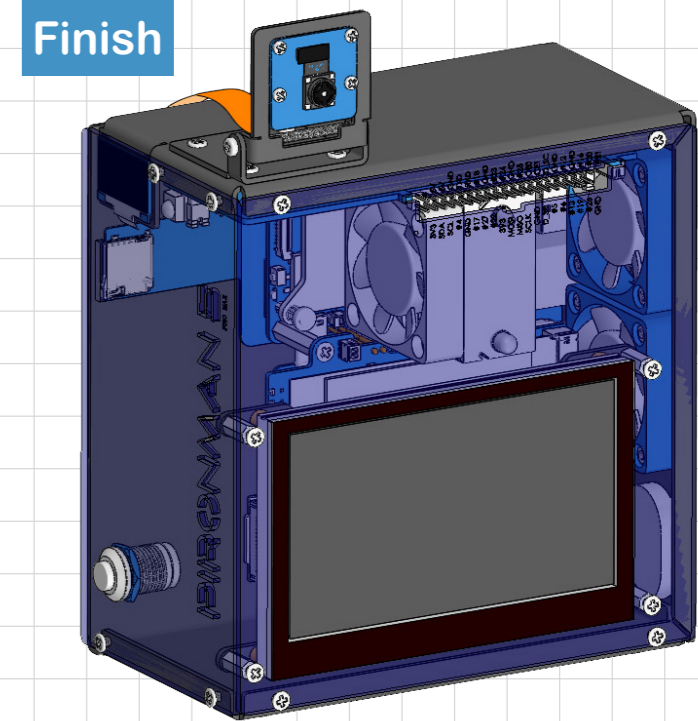

# SUNFOUNDER PIRONMAN 5 PRO MAX

Get tutorial at: <https://pironman5.rtfid.io>

Jumper	HDMI0	Headset	Speaker
ON	X	X	ON
AUTO	0	0	ON
AUTO	1	X	OFF
AUTO	X	1	OFF

Assembly complete. Visit <https://pironman5.rtfid.io> to configure the software before using your Pironman 5 Max.