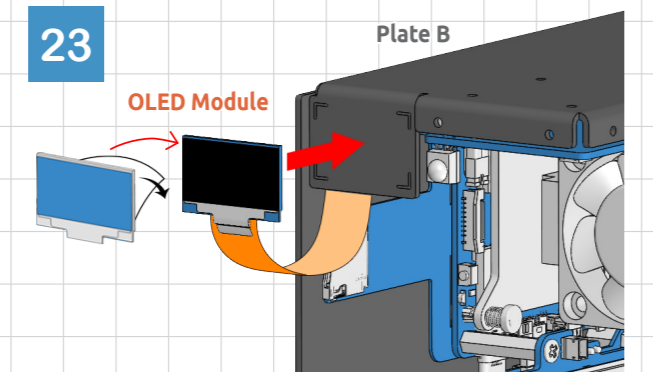

# SUNFOUNDER PIRONMAN 5 PRO MAX

Get tutorial at: <https://pironman5.rtfid.io>

Jumper	HDMI0	Headset	Speaker
ON	X	X	ON
AUTO	0	0	ON
AUTO	1	X	OFF
AUTO	X	1	OFF

Assembly complete. Visit <https://pironman5.rtfid.io> to configure the software before using your Pironman 5 Max.