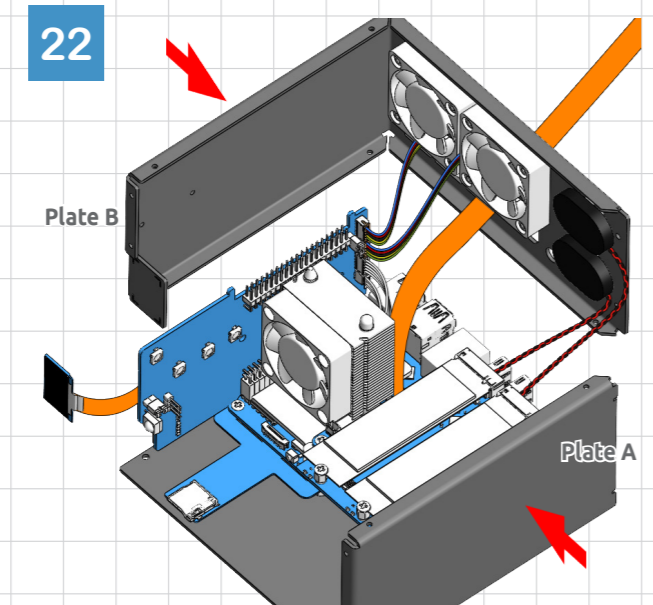

# SUNFOUNDER PIRONMAN 5 PRO MAX

Get tutorial at: <https://pironman5.rtfid.io>

Jumper	HDMI0	Headset	Speaker
ON	X	X	ON
AUTO	0	0	ON
AUTO	1	X	OFF
AUTO	X	1	OFF

Assembly complete. Visit <https://pironman5.rtfid.io> to configure the software before using your Pironman 5 Max.