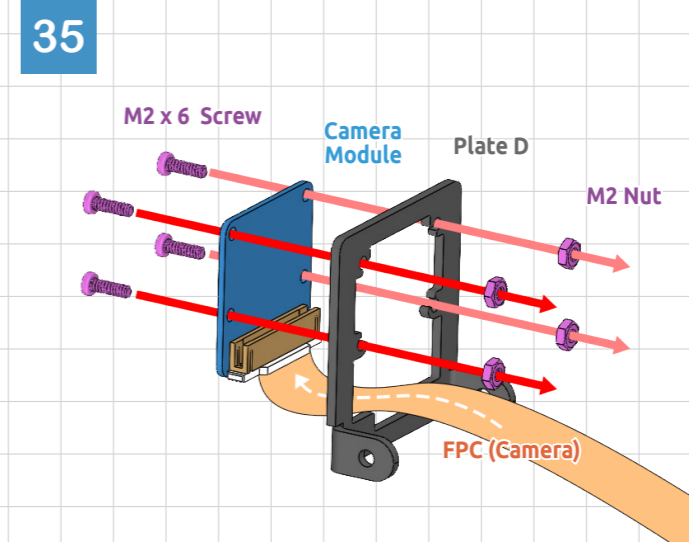

# SUNFOUNDER PIRONMAN 5 PRO MAX

Get tutorial at: <https://pironman5.rtfid.io>

Jumper	HDMI0	Headset	Speaker
ON	X	X	ON
AUTO	0	0	ON
AUTO	1	X	OFF
AUTO	X	1	OFF

Assembly complete. Visit <https://pironman5.rtfid.io> to configure the software before using your Pironman 5 Max.