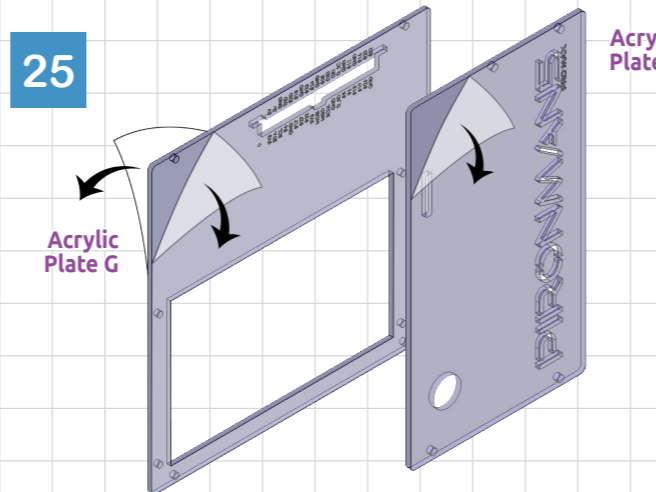

# SUNFOUNDER PIRONMAN 5 PRO MAX

Get tutorial at: <https://pironman5.rtfid.io>

Jumper	HDMI0	Headset	Speaker
ON	X	X	ON
AUTO	0	0	ON
AUTO	1	X	OFF
AUTO	X	1	OFF

Assembly complete. Visit <https://pironman5.rtfid.io> to configure the software before using your Pironman 5 Max.