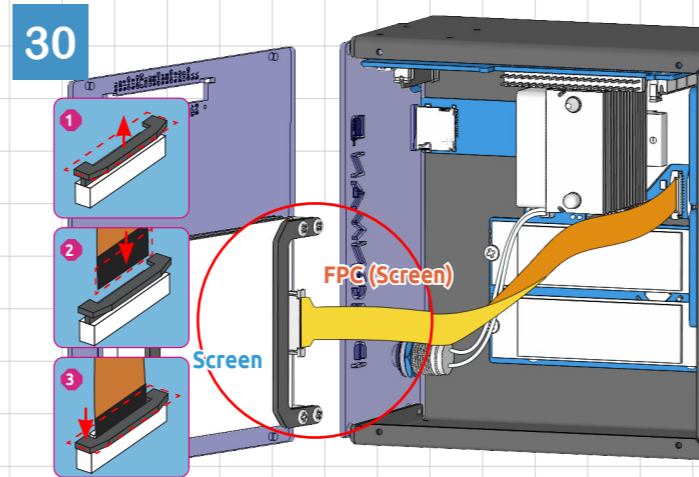

# SUNFOUNDER PIRONMAN 5 PRO MAX

Get tutorial at: <https://pironman5.rtfid.io>

Jumper	HDMI0	Headset	Speaker
ON	X	X	ON
AUTO	0	0	ON
AUTO	1	X	OFF
AUTO	X	1	OFF

Assembly complete. Visit <https://pironman5.rtfid.io> to configure the software before using your Pironman 5 Max.