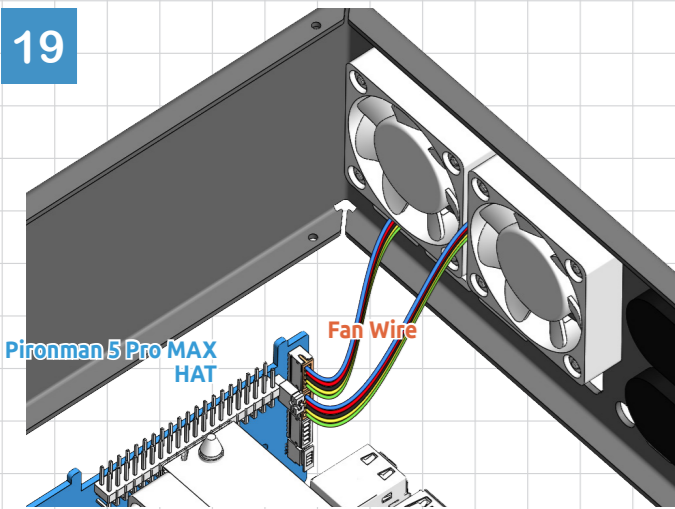

# SUNFOUNDER PIRONMAN 5 PRO MAX

Get tutorial at: <https://pironman5.rtfid.io>

Jumper	HDMI0	Headset	Speaker
ON	X	X	ON
AUTO	0	0	ON
AUTO	1	X	OFF
AUTO	X	1	OFF

Assembly complete. Visit <https://pironman5.rtfid.io> to configure the software before using your Pironman 5 Max.