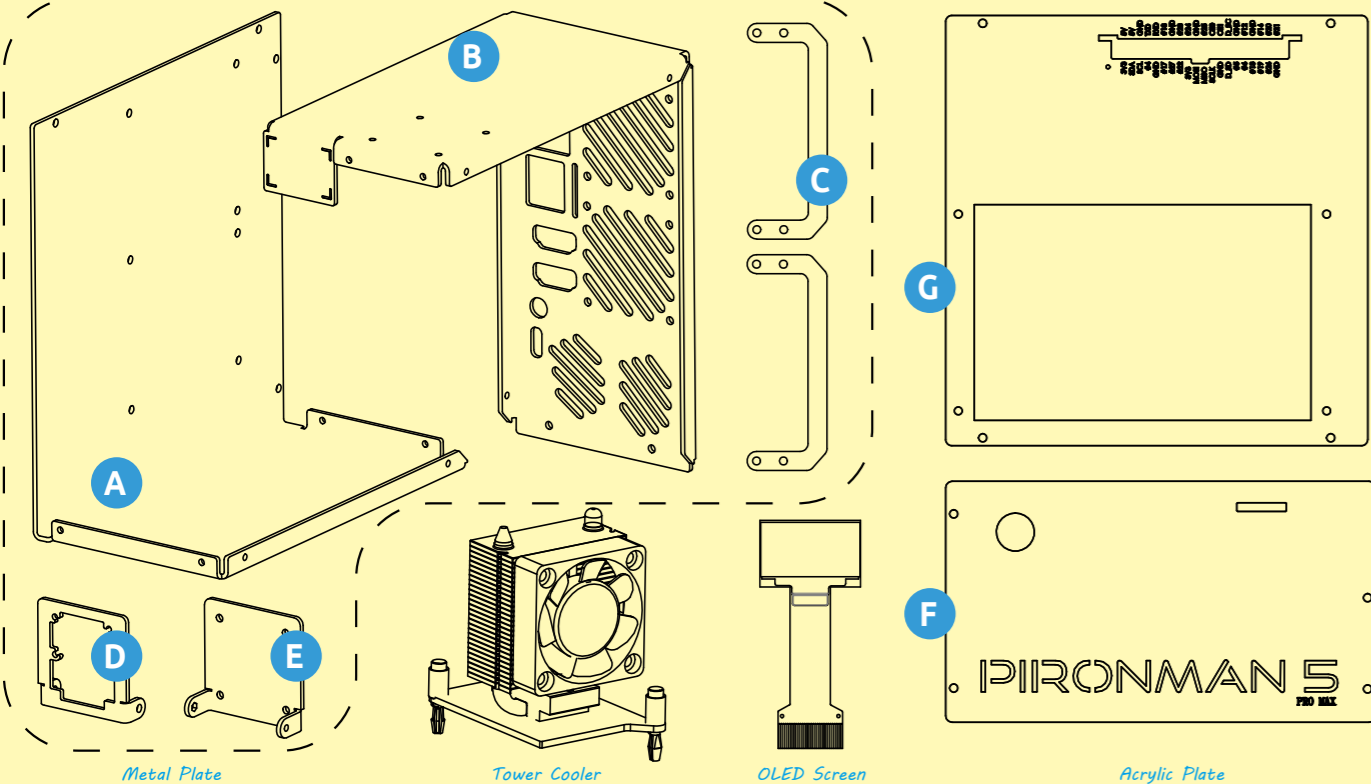

# SUNFOUNDER PIRONMAN 5 PRO MAX

Get tutorial at: <https://pironman5.rtfid.io>

Jumper	HDMI0	Headset	Speaker
ON	X	X	ON
AUTO	0	0	ON
AUTO	1	X	OFF
AUTO	X	1	OFF

Assembly complete. Visit <https://pironman5.rtfid.io> to configure the software before using your Pironman 5 Max.