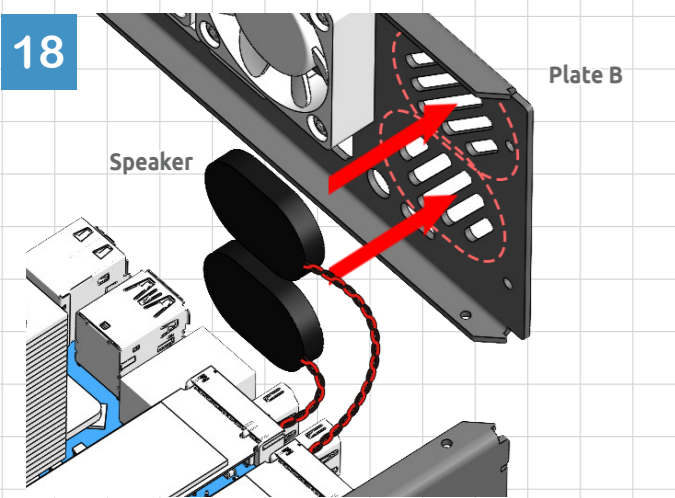

# SUNFOUNDER PIRONMAN 5 PRO MAX

Get tutorial at: <https://pironman5.rtfid.io>

Jumper	HDMI0	Headset	Speaker
ON	X	X	ON
AUTO	0	0	ON
AUTO	1	X	OFF
AUTO	X	1	OFF

Assembly complete. Visit <https://pironman5.rtfid.io> to configure the software before using your Pironman 5 Max.