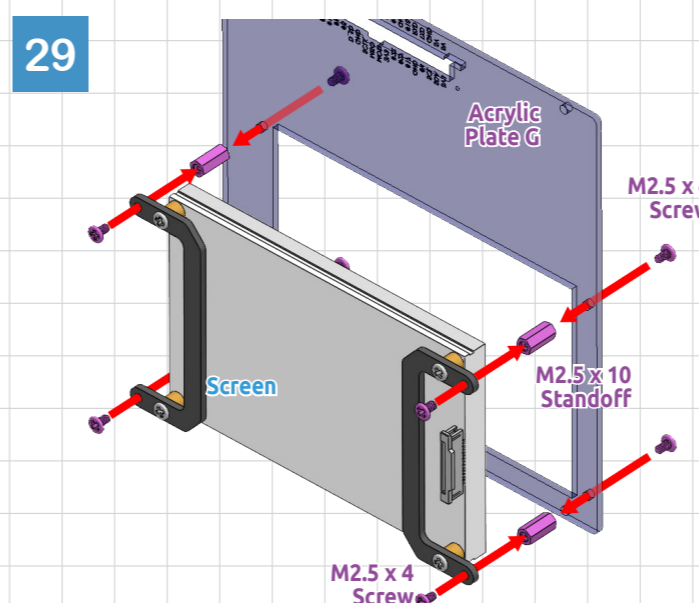

# SUNFOUNDER PIRONMAN 5 PRO MAX

Get tutorial at: <https://pironman5.rtfid.io>

Jumper	HDMI0	Headset	Speaker
ON	X	X	ON
AUTO	0	0	ON
AUTO	1	X	OFF
AUTO	X	1	OFF

Assembly complete. Visit <https://pironman5.rtfid.io> to configure the software before using your Pironman 5 Max.