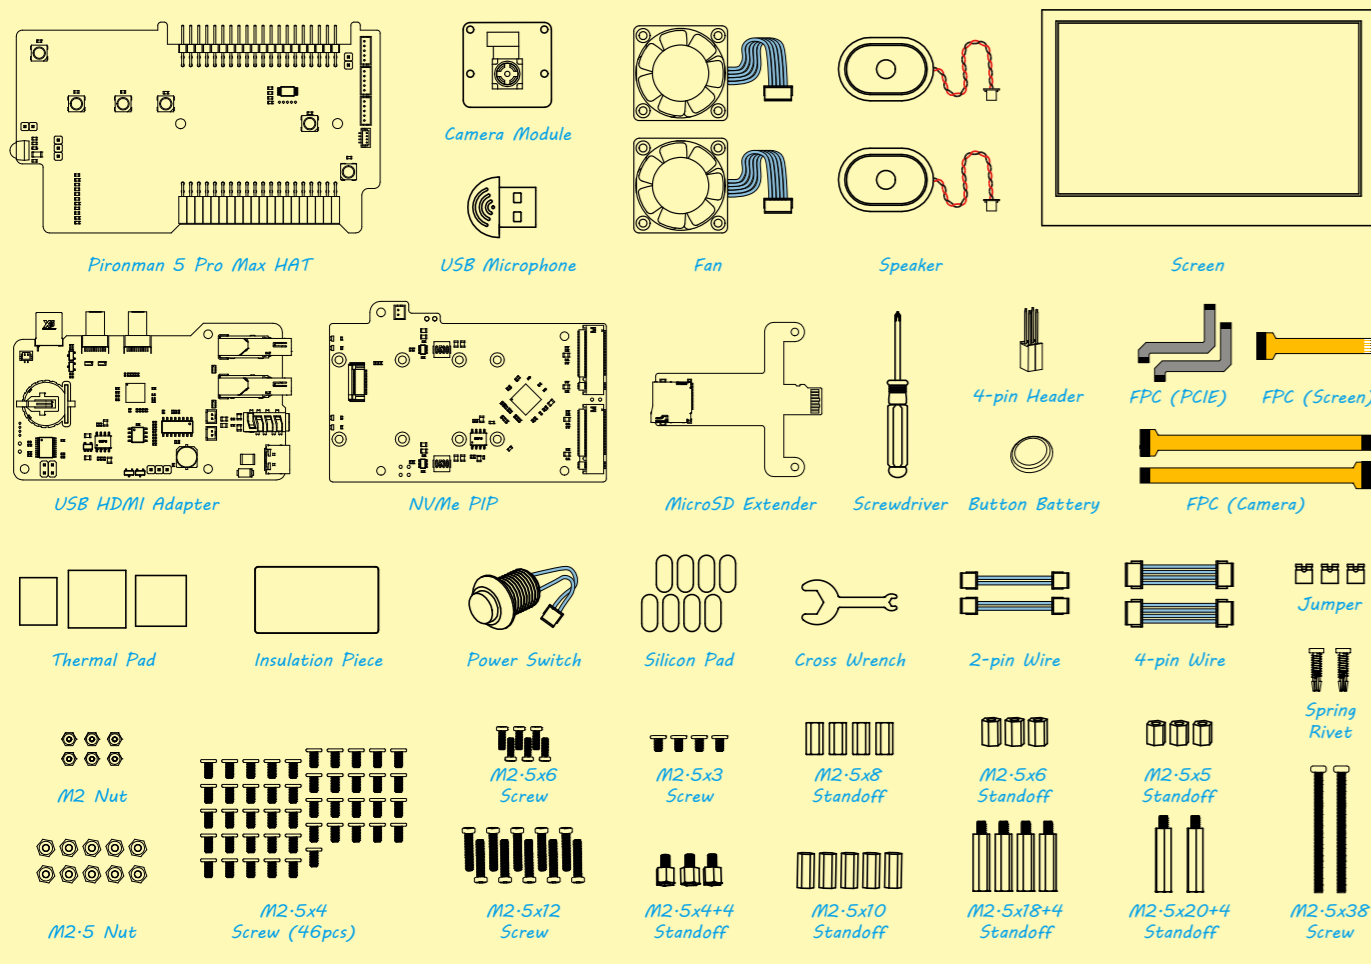

# SUNFOUNDER PIRONMAN 5 PRO MAX

Get tutorial at: <https://pironman5.rtfid.io>

Jumper	HDMI0	Headset	Speaker
ON	X	X	ON
AUTO	0	0	ON
AUTO	1	X	OFF
AUTO	X	1	OFF

Assembly complete. Visit <https://pironman5.rtfid.io> to configure the software before using your Pironman 5 Max.