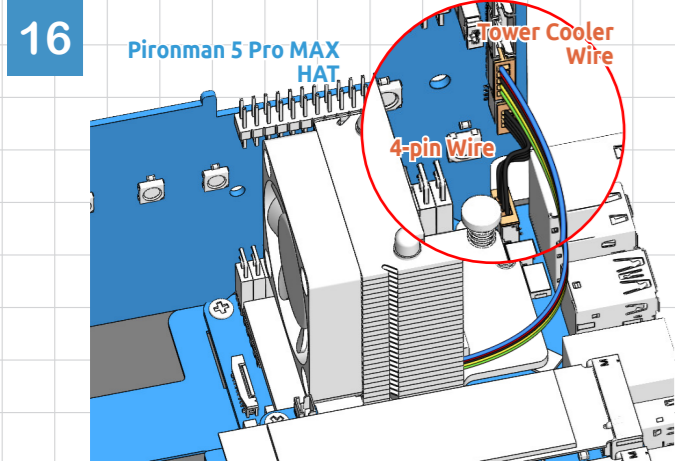

# SUNFOUNDER PIRONMAN 5 PRO MAX

Get tutorial at: <https://pironman5.rtfid.io>

Jumper	HDMI0	Headset	Speaker
ON	X	X	ON
AUTO	0	0	ON
AUTO	1	X	OFF
AUTO	X	1	OFF

Assembly complete. Visit <https://pironman5.rtfid.io> to configure the software before using your Pironman 5 Max.