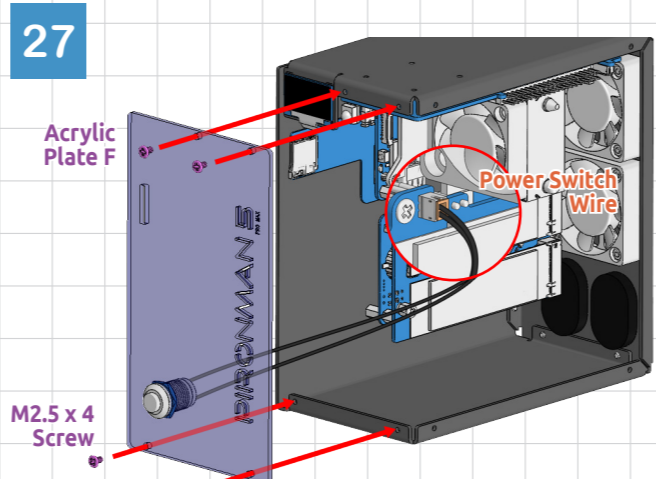

# SUNFOUNDER PIRONMAN 5 PRO MAX

Get tutorial at: <https://pironman5.rtfid.io>

Jumper	HDMI0	Headset	Speaker
ON	X	X	ON
AUTO	0	0	ON
AUTO	1	X	OFF
AUTO	X	1	OFF

Assembly complete. Visit <https://pironman5.rtfid.io> to configure the software before using your Pironman 5 Max.