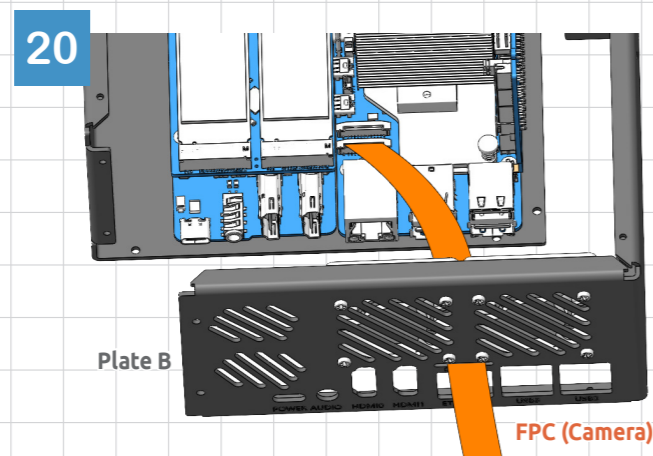

# SUNFOUNDER PIRONMAN 5 PRO MAX

Get tutorial at: <https://pironman5.rtfid.io>

Jumper	HDMI0	Headset	Speaker
ON	X	X	ON
AUTO	0	0	ON
AUTO	1	X	OFF
AUTO	X	1	OFF

Assembly complete. Visit <https://pironman5.rtfid.io> to configure the software before using your Pironman 5 Max.