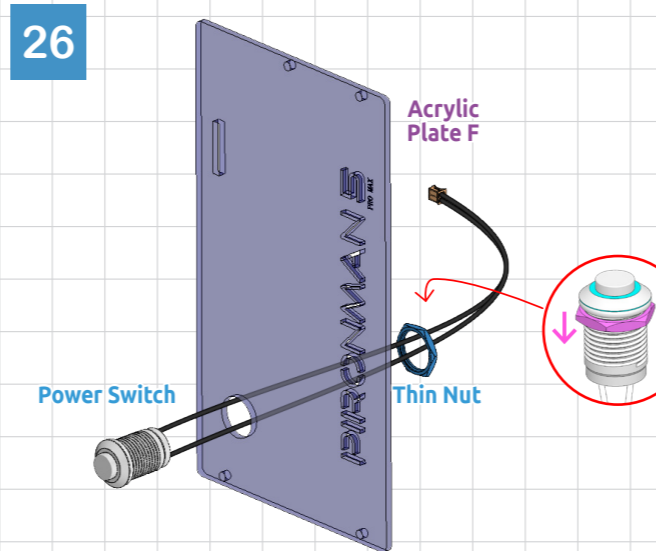

# SUNFOUNDER PIRONMAN 5 PRO MAX

Get tutorial at: <https://pironman5.rtfid.io>

Jumper	HDMI0	Headset	Speaker
ON	X	X	ON
AUTO	0	0	ON
AUTO	1	X	OFF
AUTO	X	1	OFF

Assembly complete. Visit <https://pironman5.rtfid.io> to configure the software before using your Pironman 5 Max.