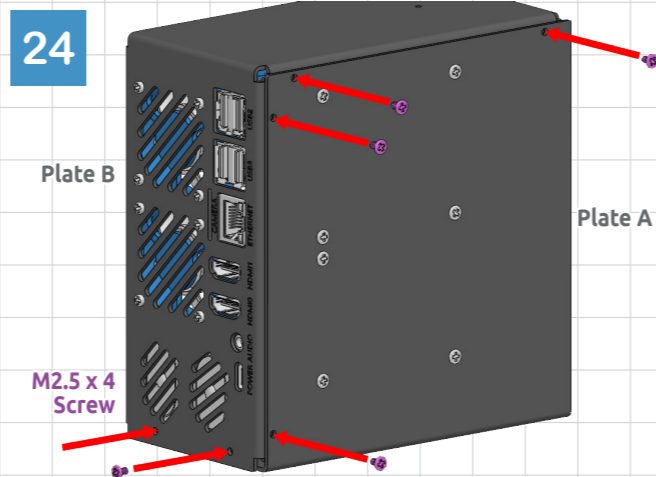

# SUNFOUNDER PIRONMAN 5 PRO MAX

Get tutorial at: <https://pironman5.rtfid.io>

Jumper	HDMI0	Headset	Speaker
ON	X	X	ON
AUTO	0	0	ON
AUTO	1	X	OFF
AUTO	X	1	OFF

Assembly complete. Visit <https://pironman5.rtfid.io> to configure the software before using your Pironman 5 Max.