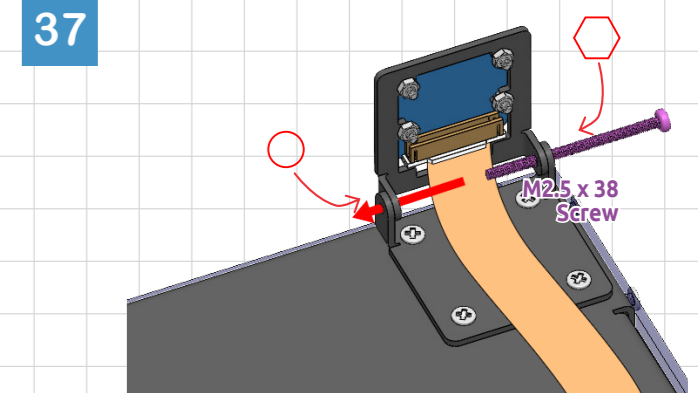

# SUNFOUNDER PIRONMAN 5 PRO MAX

Get tutorial at: <https://pironman5.rtfid.io>

Jumper	HDMI0	Headset	Speaker
ON	X	X	ON
AUTO	0	0	ON
AUTO	1	X	OFF
AUTO	X	1	OFF

Assembly complete. Visit <https://pironman5.rtfid.io> to configure the software before using your Pironman 5 Max.