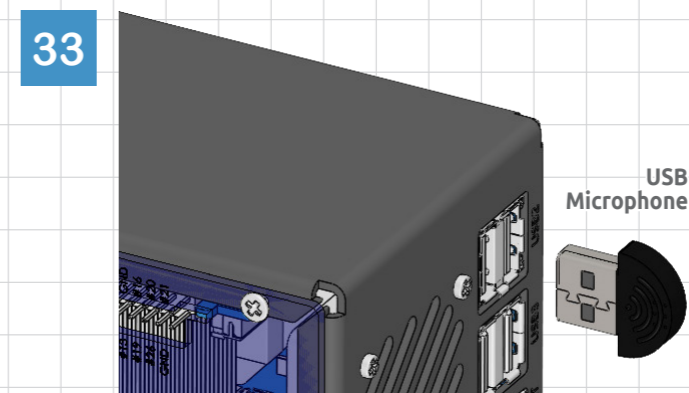

# SUNFOUNDER PIRONMAN 5 PRO MAX

Get tutorial at: <https://pironman5.rtfid.io>

Jumper	HDMI0	Headset	Speaker
ON	X	X	ON
AUTO	0	0	ON
AUTO	1	X	OFF
AUTO	X	1	OFF

Assembly complete. Visit <https://pironman5.rtfid.io> to configure the software before using your Pironman 5 Max.