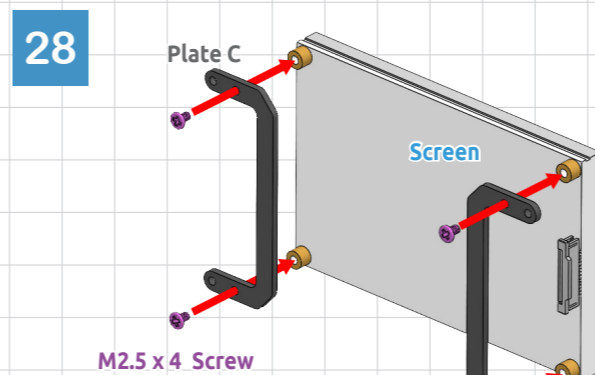

# SUNFOUNDER PIRONMAN 5 PRO MAX

Get tutorial at: <https://pironman5.rtfid.io>

Jumper	HDMI0	Headset	Speaker
ON	X	X	ON
AUTO	0	0	ON
AUTO	1	X	OFF
AUTO	X	1	OFF

Assembly complete. Visit <https://pironman5.rtfid.io> to configure the software before using your Pironman 5 Max.